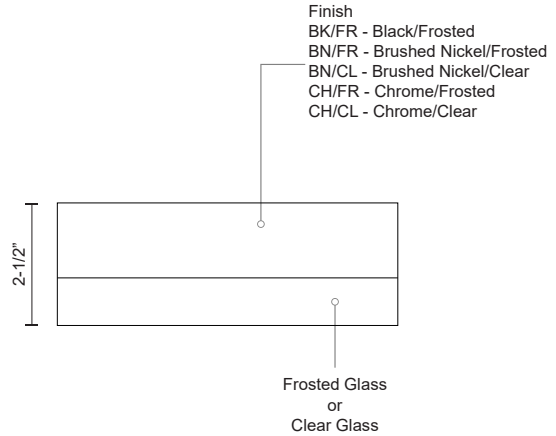

**BEDFORD
FM3511
FLUSH MOUNT**

PROJECT

DESCRIPTION

Single LED round flush mount ceiling fixture with multiple finishes. Round glass polished surface and painted white interior with chrome finish or round glass frosted and painted white interior with brushed nickel/black finish. Equipped with our powerful 120V AC LED technology.

FM3511-BK Black/Frosted
 FM3511-BN Brushed Nickel/Frosted
 FM3511-CH/FR Chrome/Frosted
 FM3511-BN/CL Brushed Nickel/Clear
 FM3511-CH Chrome/Clear

SPECIFICATION DETAILS

* For custom options, consult factory for details.

Fixture Dimensions	D11" x H2-1/2"
Light Source	LED
Wattage	20W
Total Lumens	1600lm
Delivered Lumens	BN/FR-971lm; CH/CL-734lm;
Voltage	120V
Color Temperature	3000K
CRI (Ra)	>90
Optional Color Temps	2700K - 5000K Available, Minimum Order Quantities Apply
LED Rated Life	50,000 hours
Dimming	100% - 10%, ELV Dimmer (Not Included)
Glass Details	Clear or Frosted Glass
Location	Dry
Warranty	5 Years

Finish
 BK/FR - Black/Frosted
 BN/FR - Brushed Nickel/Frosted
 BN/CL - Brushed Nickel/Clear
 CH/FR - Chrome/Frosted
 CH/CL - Chrome/Clear

Frosted Glass
 or
 Clear Glass

KUZCO

19054 28TH AVENUE
 SURREY - BC V3Z 6M3
 CANADA